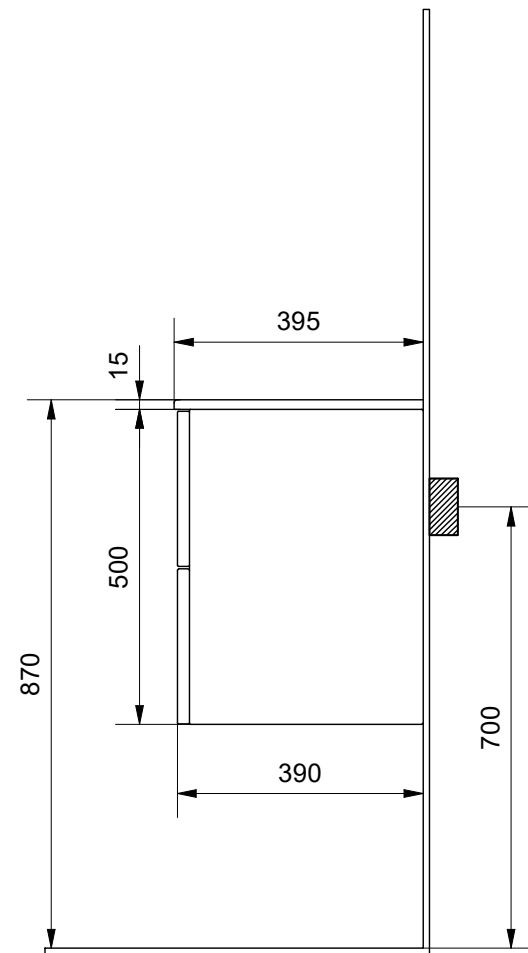

INSTALLATION/GENERAL DIMENSIONS

Core XS 50 60 80

3D VIEW:

Space for drainpipe

○ = Water outlet

□ = Electric wire

CREATION DATE:
2025-01-21

INR