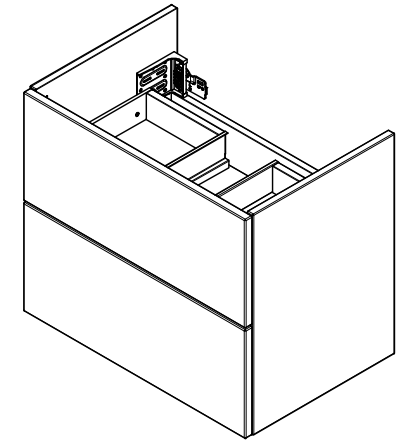

INSTALLATION/GENERAL DIMENSIONS

Core XS 50 60 80

3D VIEW:

Space for drainpipe

○ = Water outlet

□ = Electric wire

CREATION DATE:
2025-01-21

INR