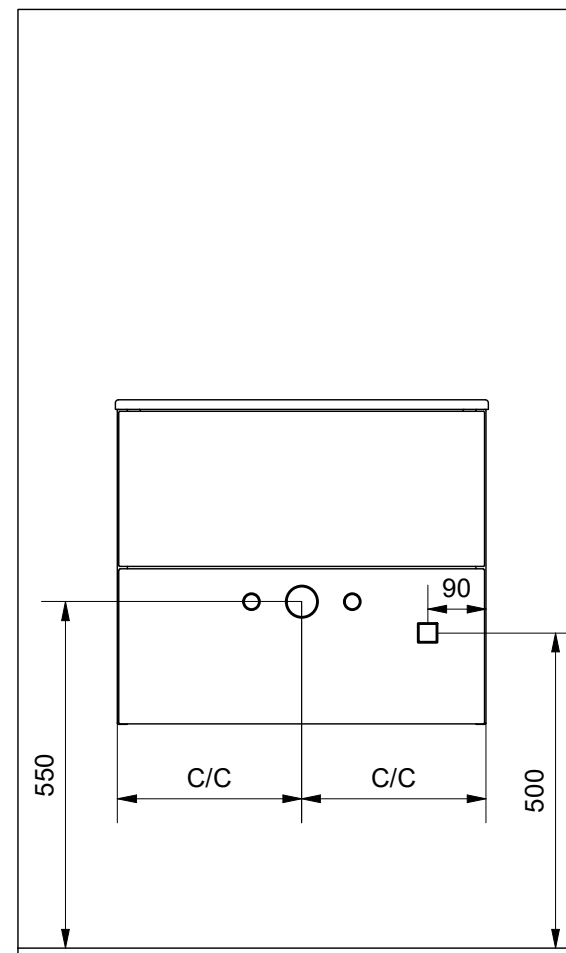

INSTALLATION/GENERAL DIMENSIONS

Core XS 50 60 80

3D VIEW:

Space for drainpipe

○ = Water outlet

□ = Electric wire

CREATION DATE:
2025-01-21

INR