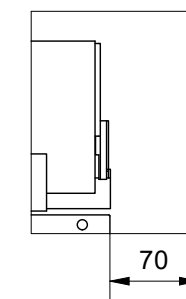

INSTALLATION/GENERAL DIMENSIONS

Core XS 50 60 80

3D VIEW:

Space for drainpipe

○ = Water outlet

□ = Electric wire

CREATION DATE:
2025-01-21

INR