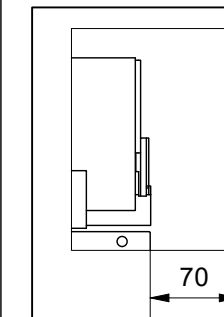

SOFT

SMOOTH

SHARP

FLOW

INSTALLATION/GENERAL DIMENSIONS

Core 60 70 80 100 120

3D VIEW:

Space for drainpipe
Plus Storage = 40mm