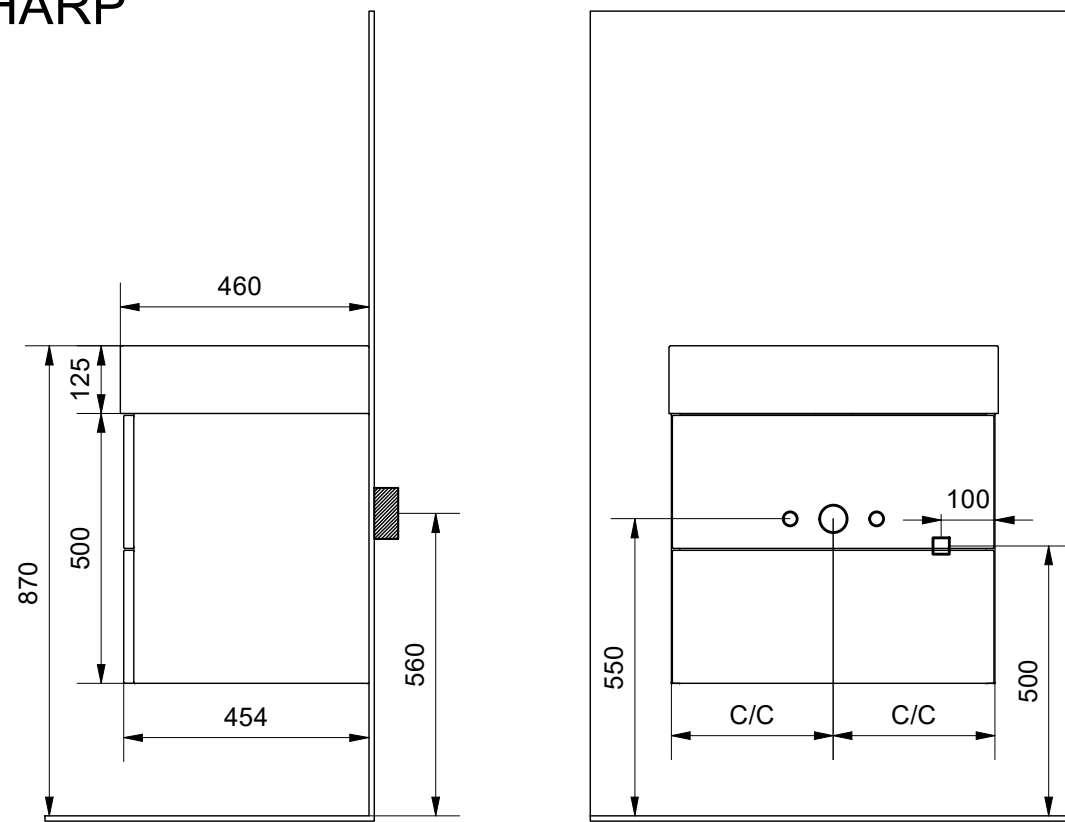

SOFT

SMOOTH

SHARP

FLOW

INSTALLATION/GENERAL DIMENSIONS

Core 60 70 80 100 120

3D VIEW:

Space for drainpipe
Plus Storage = 40mm

○ = Water outlet

□ = Electric wire

CREATION DATE:
2025-01-21

INR

©INR Försäljning Sverige AB