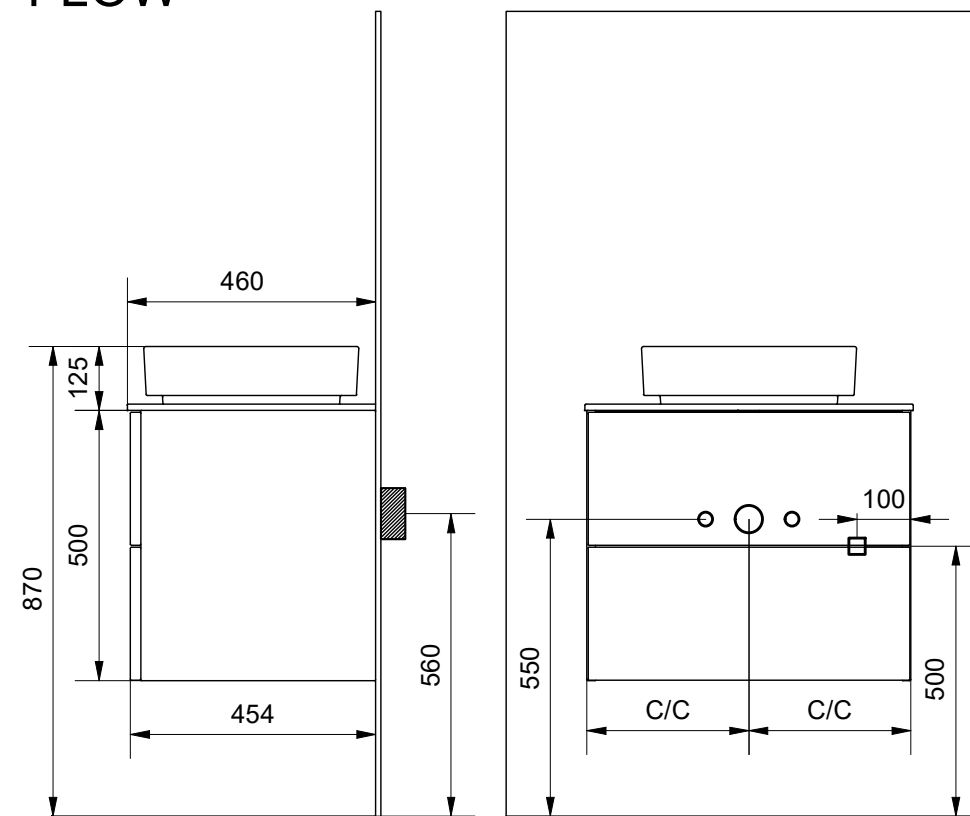

SOFT

SMOOTH

SHARP

FLOW

INSTALLATION/GENERAL DIMENSIONS

Core 60 70 80 100 120

3D VIEW:

Space for drainpipe
Plus Storage = 40mm

○ = Water outlet

□ = Electric wire

CREATION DATE:
2025-01-21

INR

©INR Försäljning Sverige AB