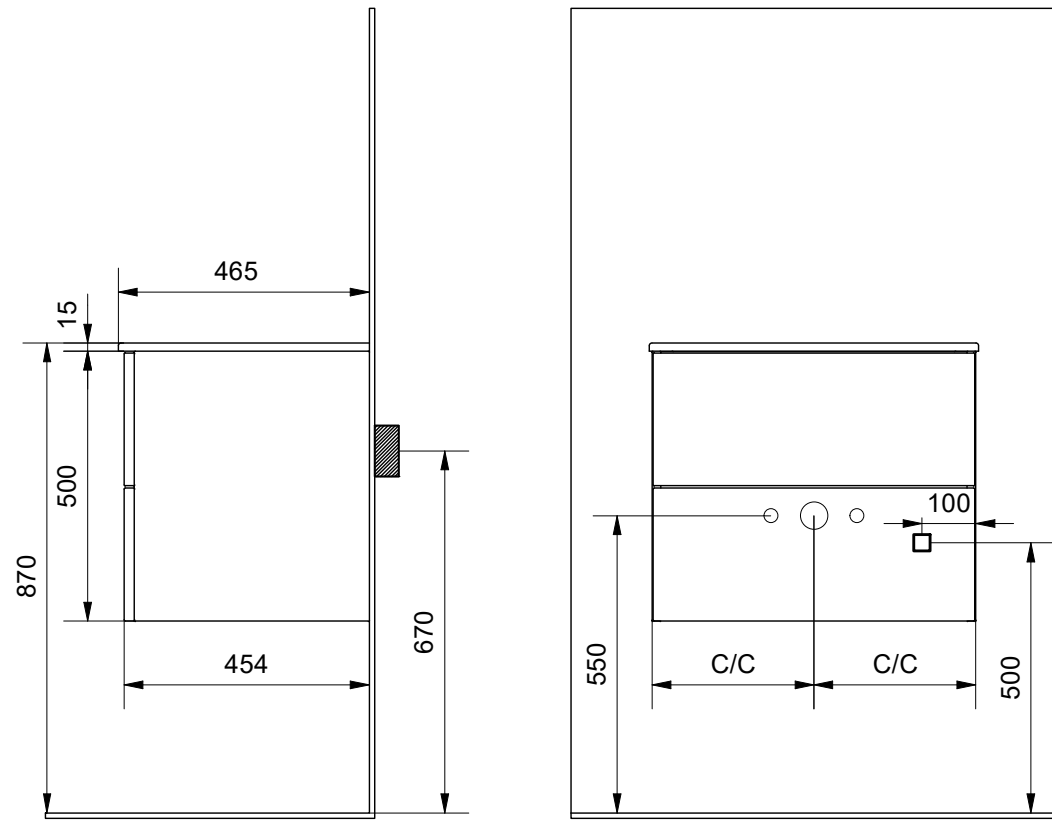

SOFT

SMOOTH

SHARP

FLOW

INSTALLATION/GENERAL DIMENSIONS

Core 60 70 80 100 120

3D VIEW:

Space for drainpipe
Plus Storage = 40mm

○ = Water outlet

□ = Electric wire

CREATION DATE:
2025-01-21

INR

©INR Försäljning Sverige AB