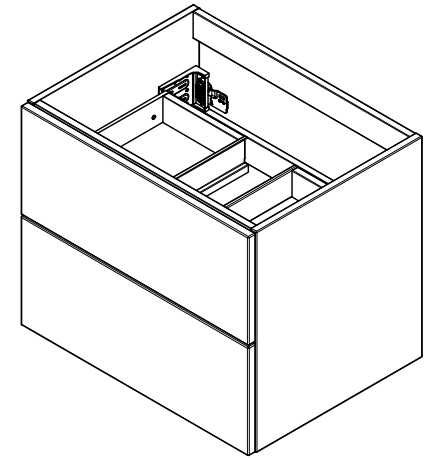

SOFT

SMOOTH

SHARP

FLOW

INSTALLATION/GENERAL DIMENSIONS

Core 60 70 80 100 120

3D VIEW:

Space for drainpipe
Plus Storage = 40mm