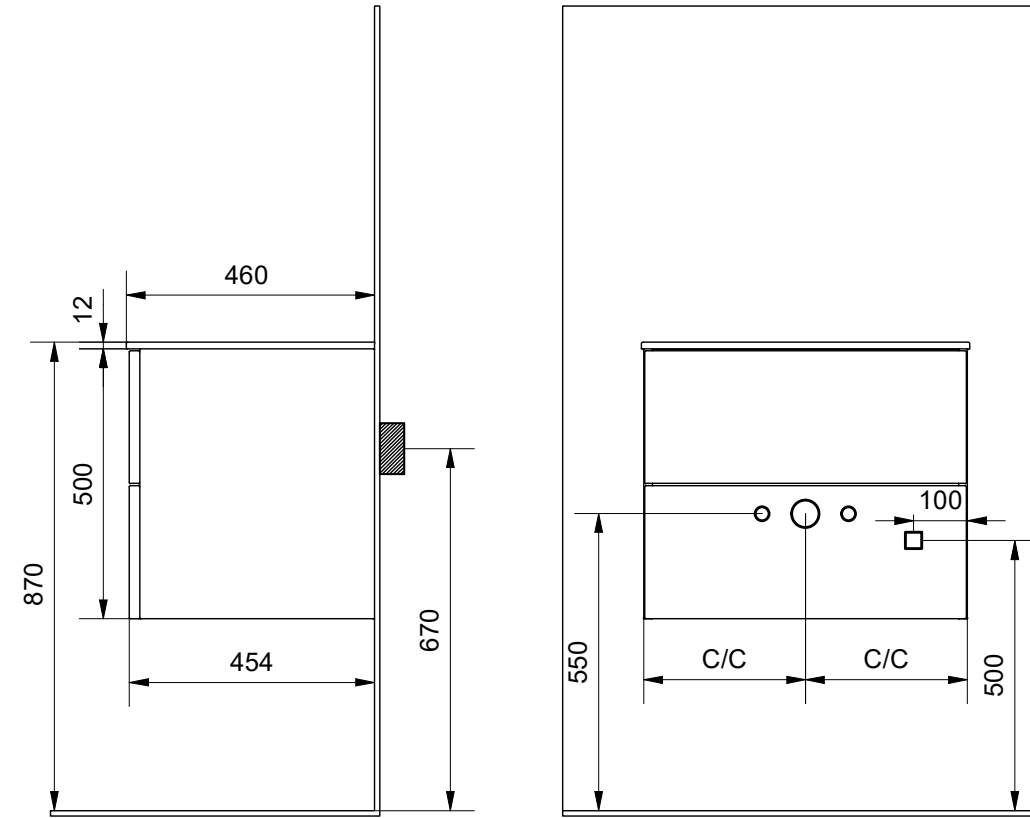

SOFT

SMOOTH

SHARP

FLOW

INSTALLATION/GENERAL DIMENSIONS

Core 60 70 80 100 120

3D VIEW:

Space for drainpipe
Plus Storage = 40mm

○ = Water outlet

□ = Electric wire

CREATION DATE:
2025-01-21

INR

©INR Försäljning Sverige AB