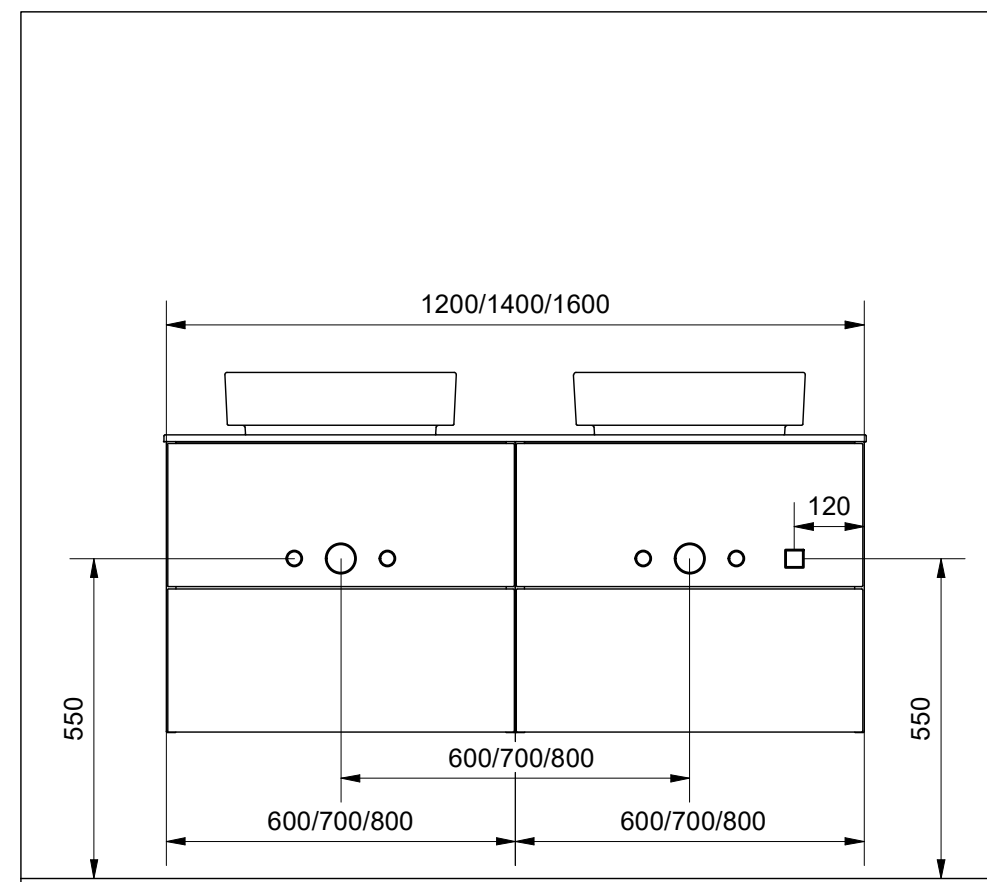

SMOOTH

INSTALLATION/GENERAL DIMENSIONS

Core 120D 140D 160D

3D VIEW:

Smooth

Flow

FLOW

-  = Water outlet
-  = Electric wire