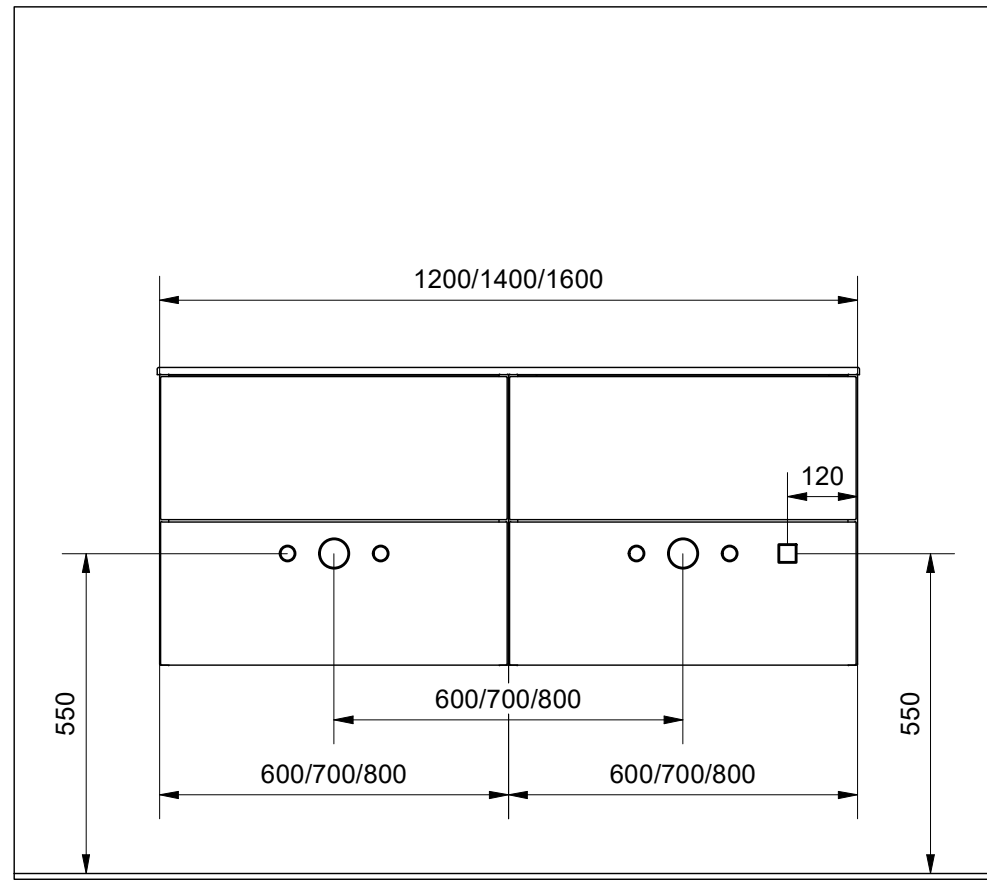

SMOOTH

INSTALLATION/GENERAL DIMENSIONS

Core 120D 140D 160D

3D VIEW:

Smooth

Flow

FLOW

-  = Water outlet
-  = Electric wire