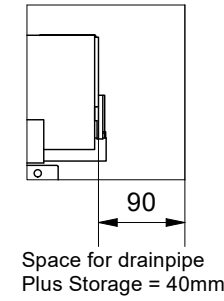

SMOOTH

INSTALLATION/GENERAL DIMENSIONS

Core 120D 140D 160D

3D VIEW:

Smooth

Flow

FLOW

-  = Water outlet
-  = Electric wire