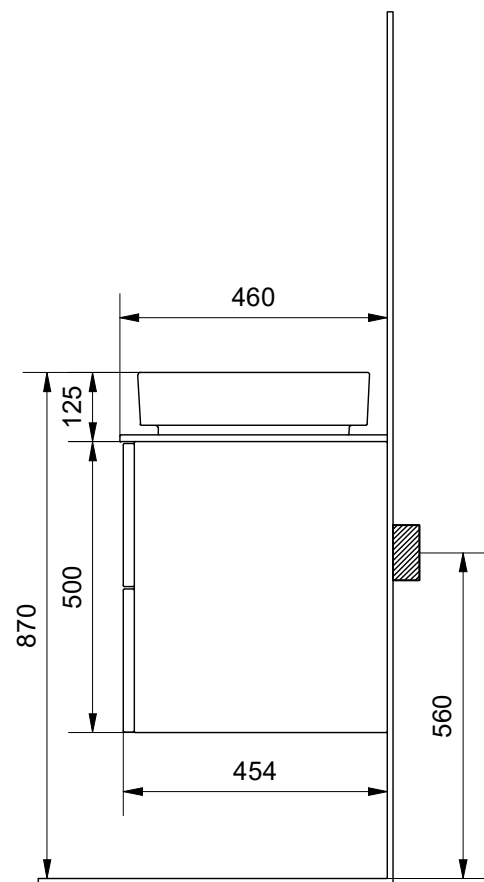

SMOOTH

INSTALLATION/GENERAL DIMENSIONS

Core 120D 140D 160D

3D VIEW:

Smooth

Flow

FLOW

-  = Water outlet
-  = Electric wire