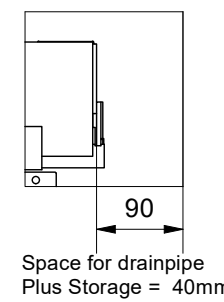

SMOOTH

INSTALLATION/GENERAL DIMENSIONS

Core 120D 140D 160D

3D VIEW:

Smooth

Flow

FLOW

-  = Water outlet
-  = Electric wire