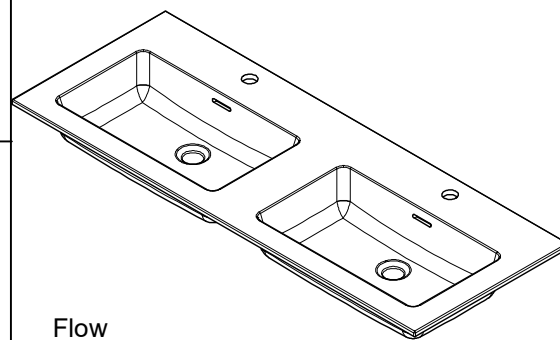

SMOOTH

INSTALLATION/GENERAL DIMENSIONS

Core 120D 140D 160D

3D VIEW:

Smooth

Flow

FLOW

-  = Water outlet
-  = Electric wire