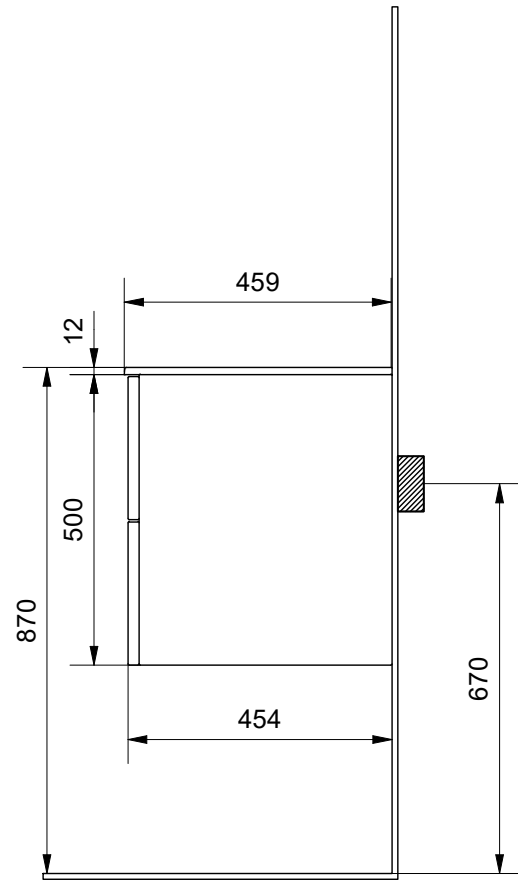

SMOOTH

INSTALLATION/GENERAL DIMENSIONS

Core 120D 140D 160D

3D VIEW:

Smooth

Flow

FLOW

-  = Water outlet
-  = Electric wire