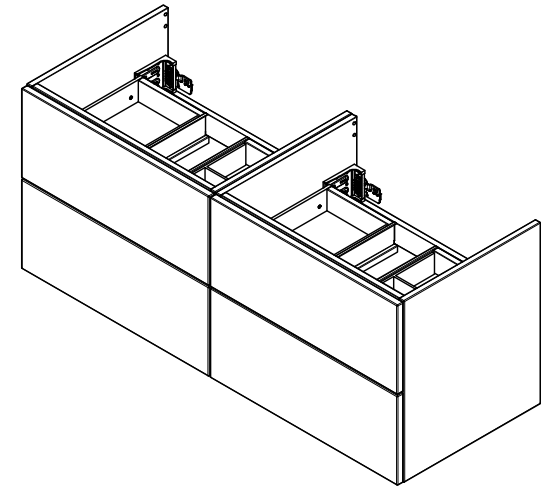

SMOOTH

INSTALLATION/GENERAL DIMENSIONS

Core 120D 140D 160D

3D VIEW:

Smooth

Flow

FLOW

-  = Water outlet
-  = Electric wire