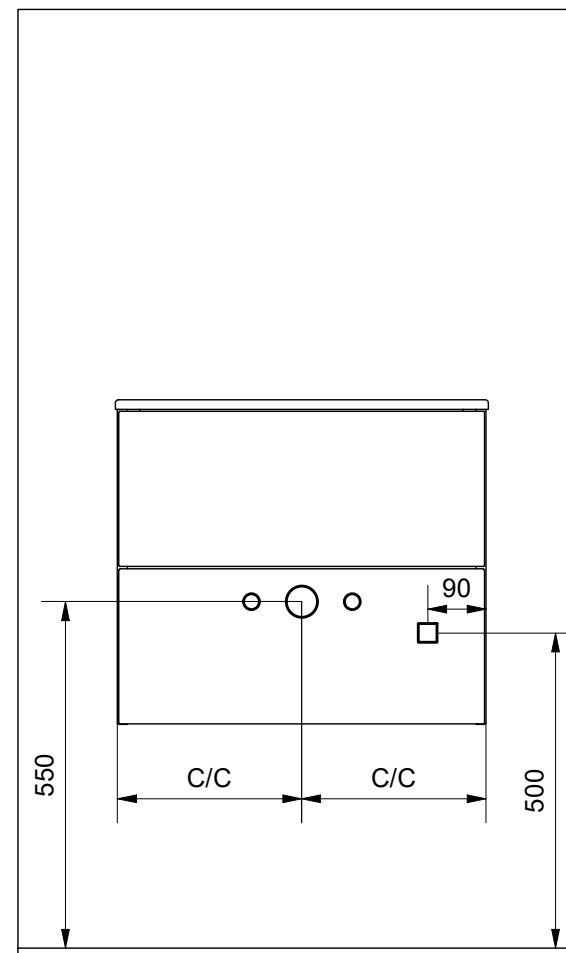

INSTALLATION/GENERAL DIMENSIONS

Core XS 50 60 80

3D VIEW:

○ = Water outlet

□ = Electric wire

CREATION DATE:
2025-03-10

INR

©INR Försäljning Sverige AB