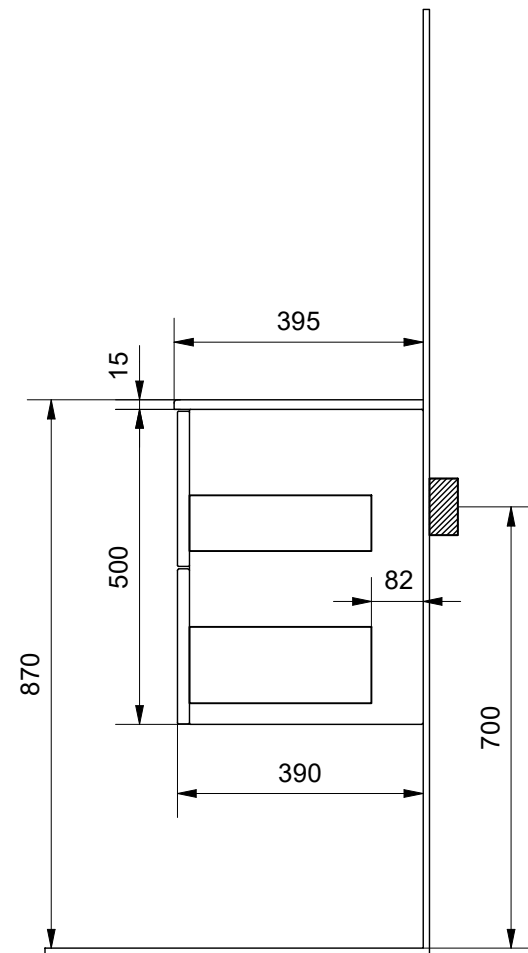

INSTALLATION/GENERAL DIMENSIONS

Core XS 50 60 80

3D VIEW:

○ = Water outlet

□ = Electric wire

CREATION DATE:
2025-03-10

INR

©INR Försäljning Sverige AB