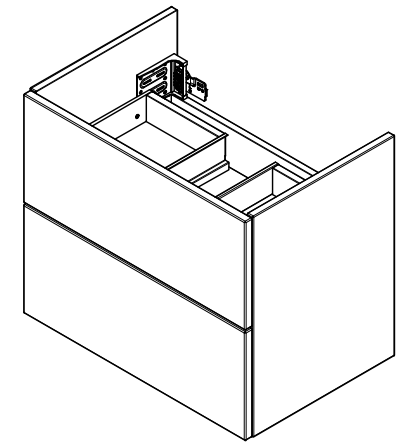

INSTALLATION/GENERAL DIMENSIONS

Core XS 50 60 80

3D VIEW:

○ = Water outlet

□ = Electric wire

CREATION DATE:
2025-03-10

INR

©INR Försäljning Sverige AB